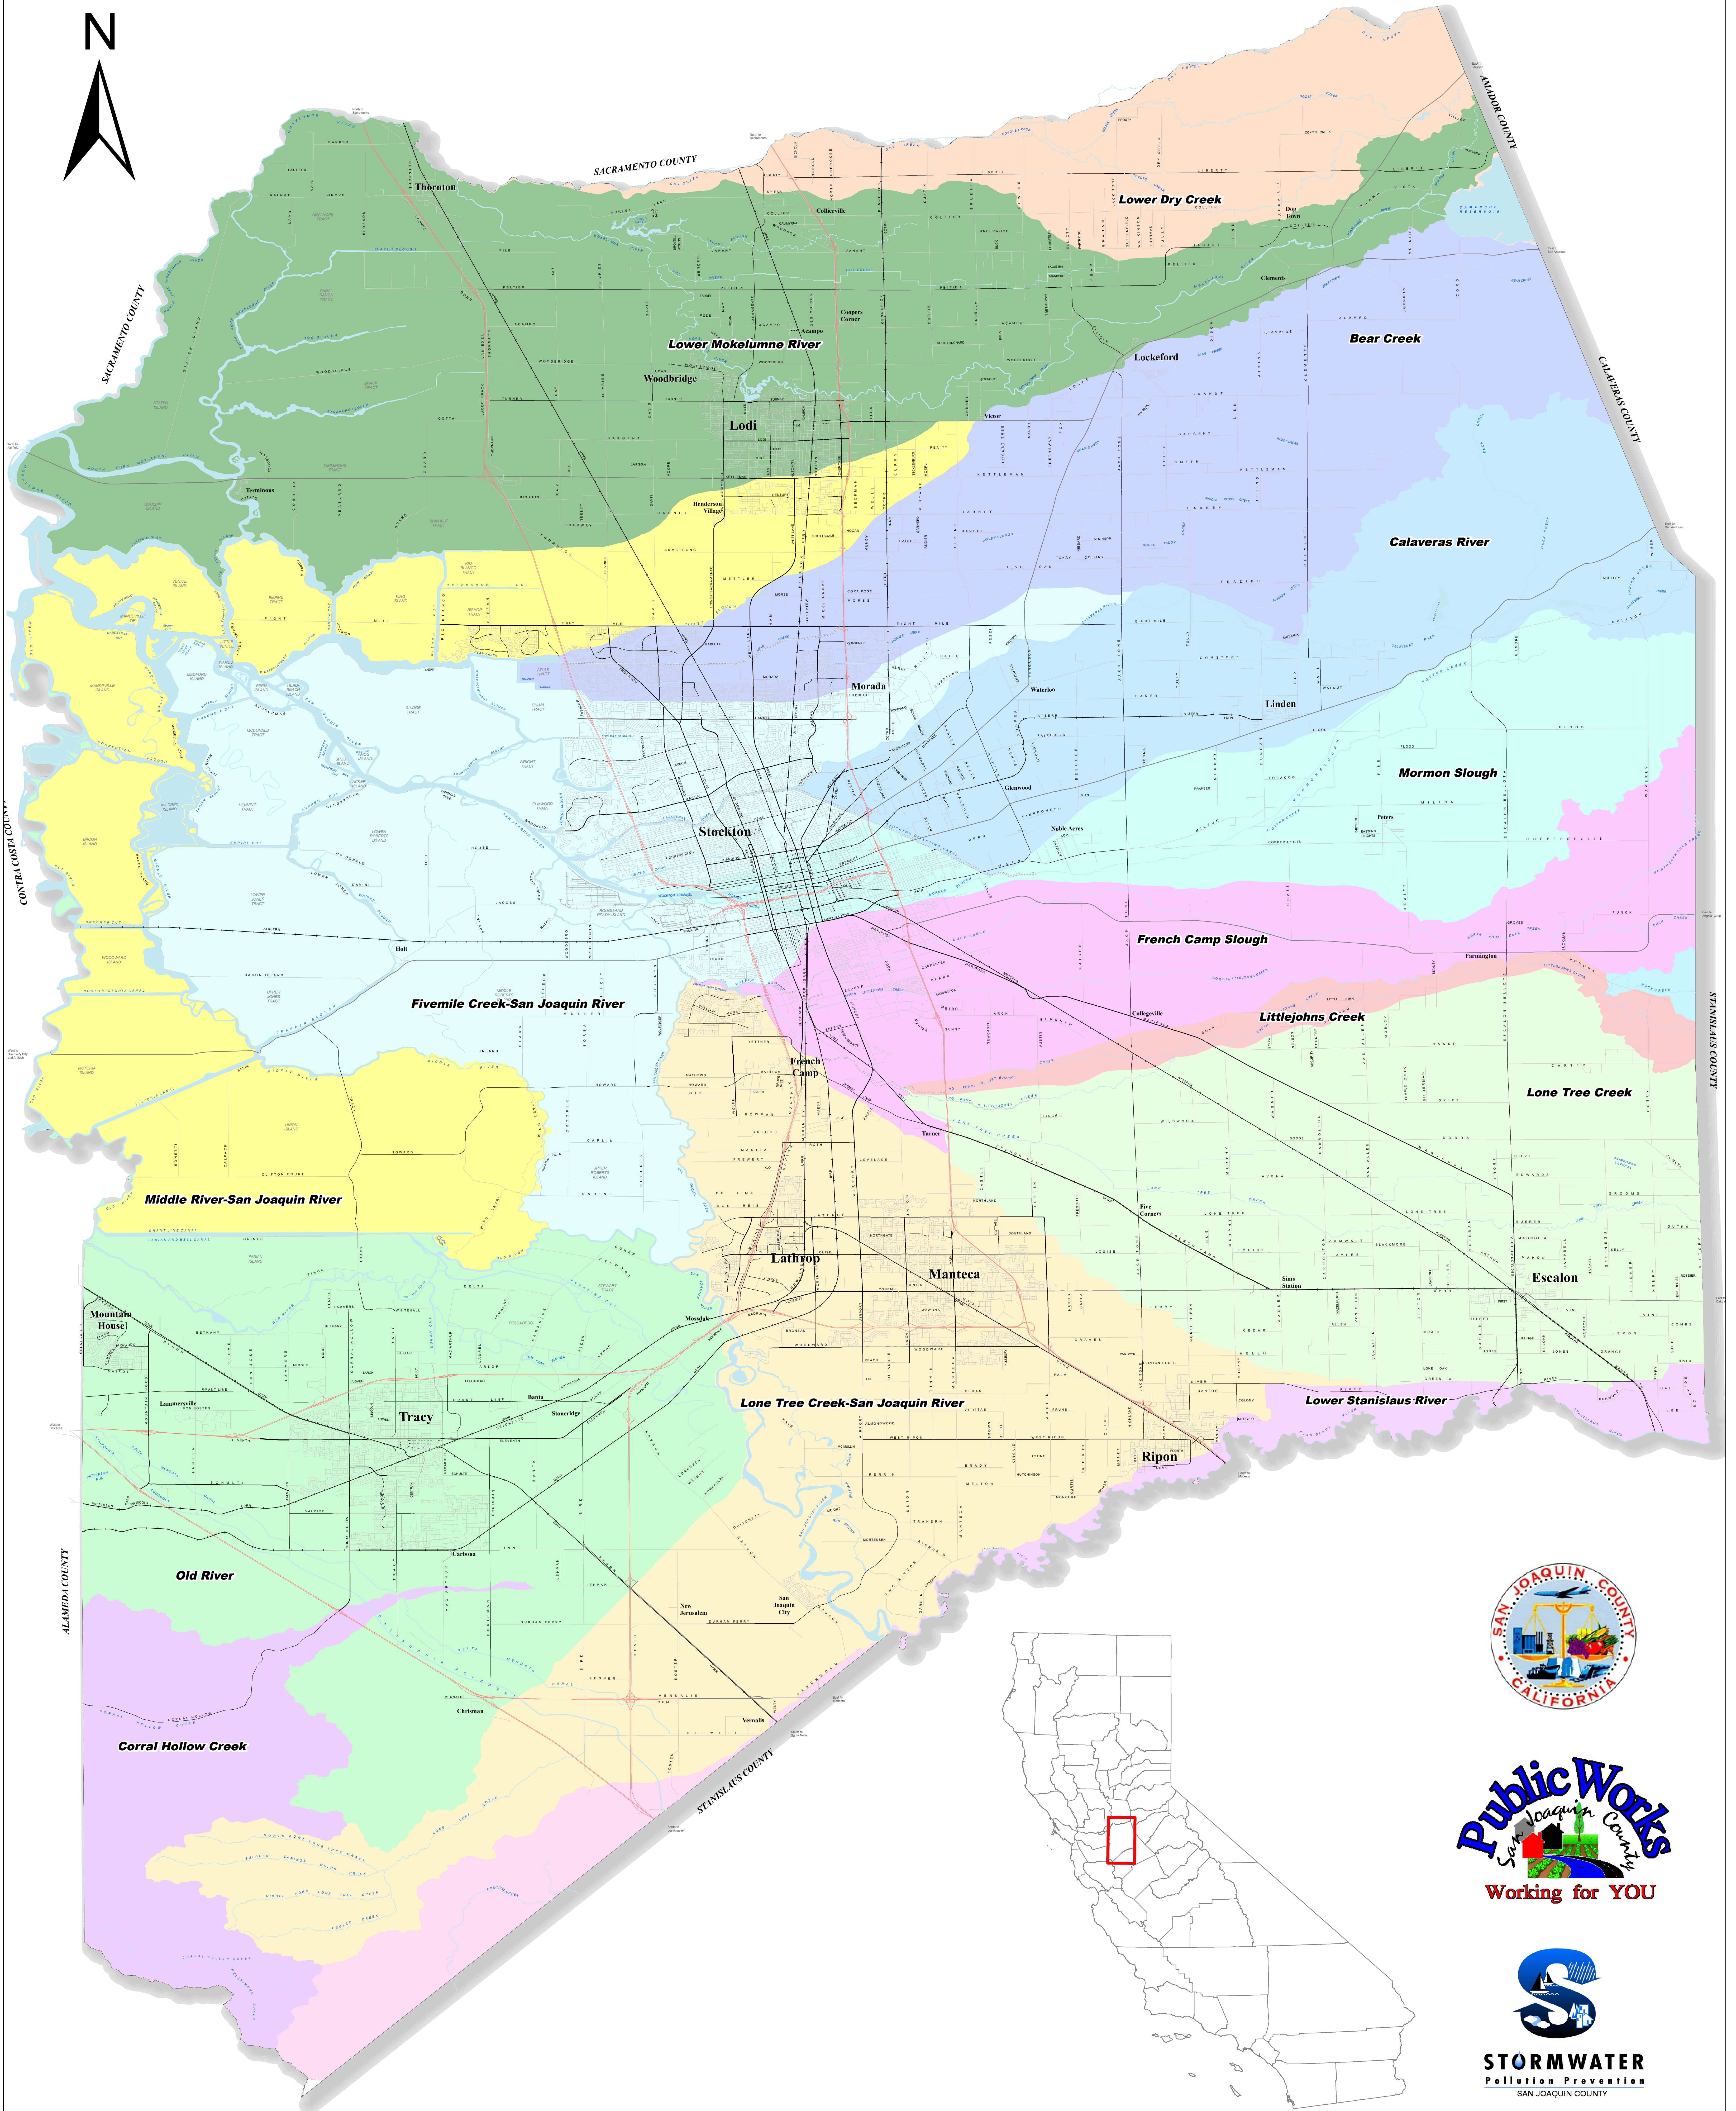

San Joaquin County Watersheds

STORMWATER
Pollution Prevention
SAN JOAQUIN COUNTY

Source: United States Department of Agriculture, Natural Resources Conservation Service, Geospatial Data Gateway

Created By: Gerardo Dominguez